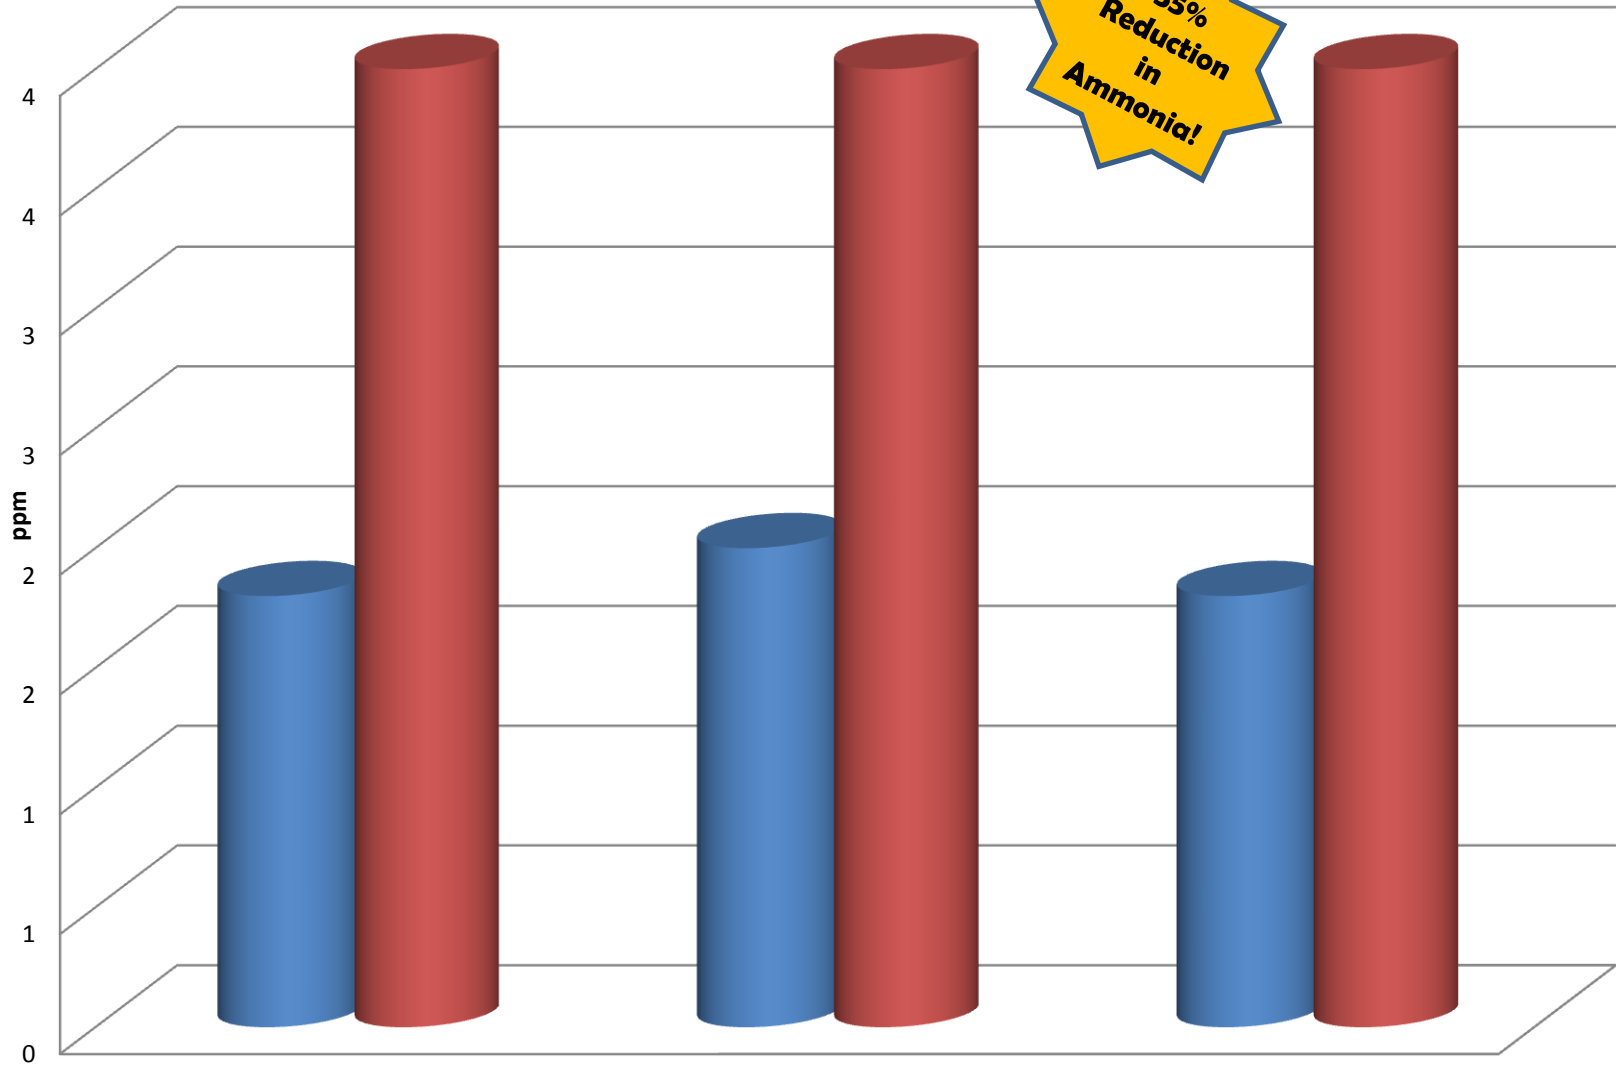

Ammonia: EPI v. Control

**55%
Reduction
in
Ammonia!**

■ EPI
■ Control

Turn 1
1.8
4.0

Turn 2
2.0
4.0

Total
1.8
4.0